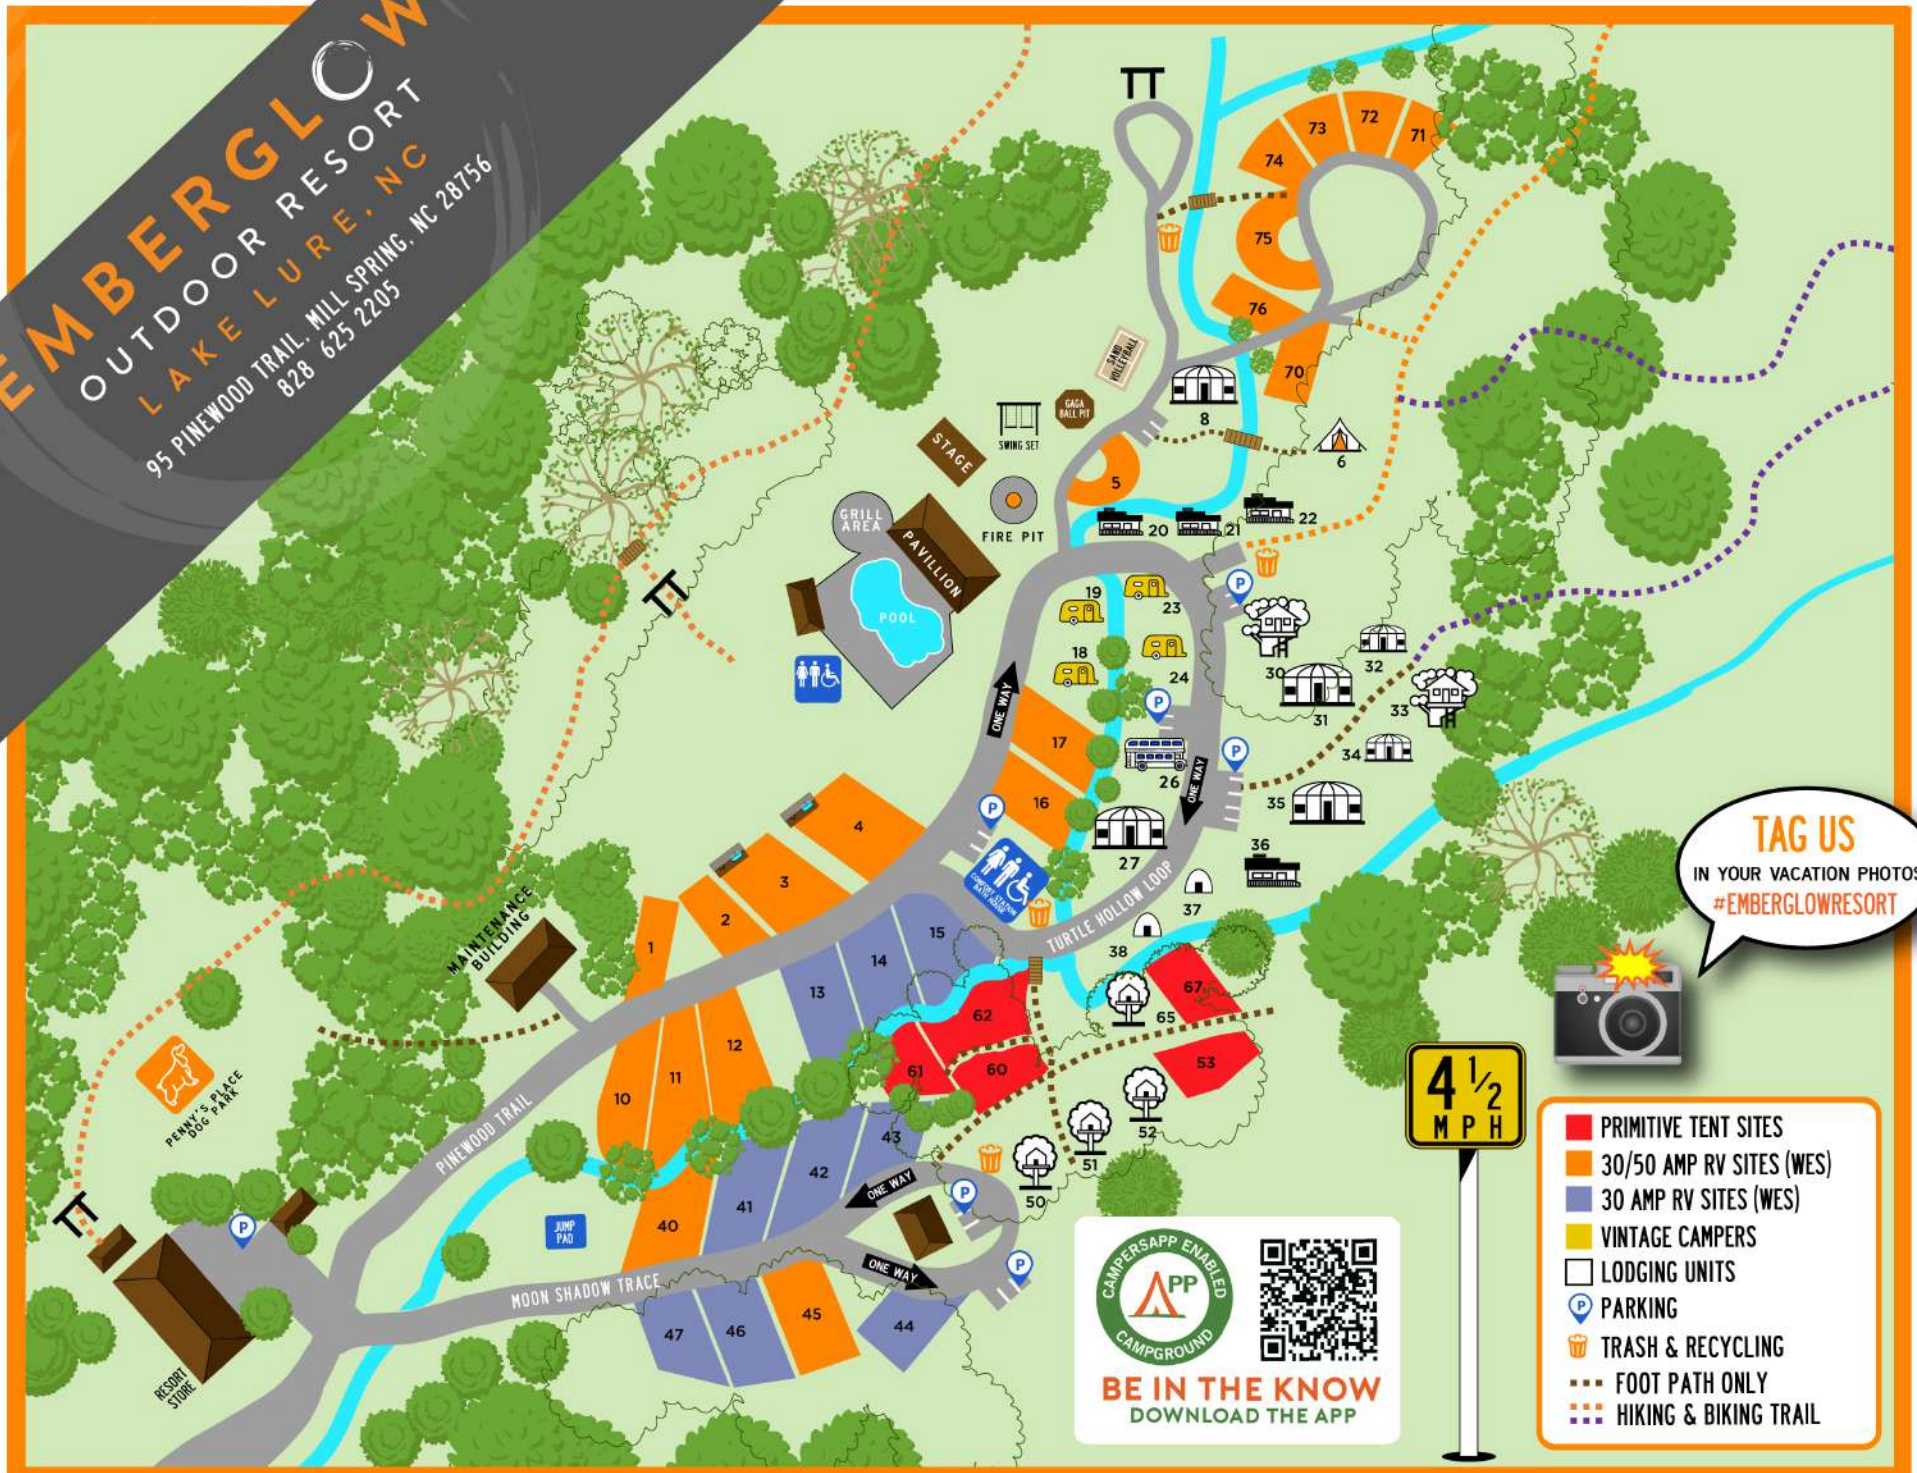

EMBERGLOW

OUTDOOR RESORT

LAKE LURE, NC

95 PINEWOOD TRAIL, MILL SPRING, NC 28756
828 625 2205

TAG US
IN YOUR VACATION PHOTOS
#EMBERGLOWRESORT

CAMPERSAPP ENABLED
CAMPGROUND

BE IN THE KNOW
DOWNLOAD THE APP

- PRIMITIVE TENT SITES
- 30/50 AMP RV SITES (WES)
- 30 AMP RV SITES (WES)
- VINTAGE CAMPERS
- LODGING UNITS
- P PARKING
- 🗑️ TRASH & RECYCLING
- FOOT PATH ONLY
- HIKING & BIKING TRAIL

PLEASE PARK IN DESIGNATED GRAVEL AREAS ONLY