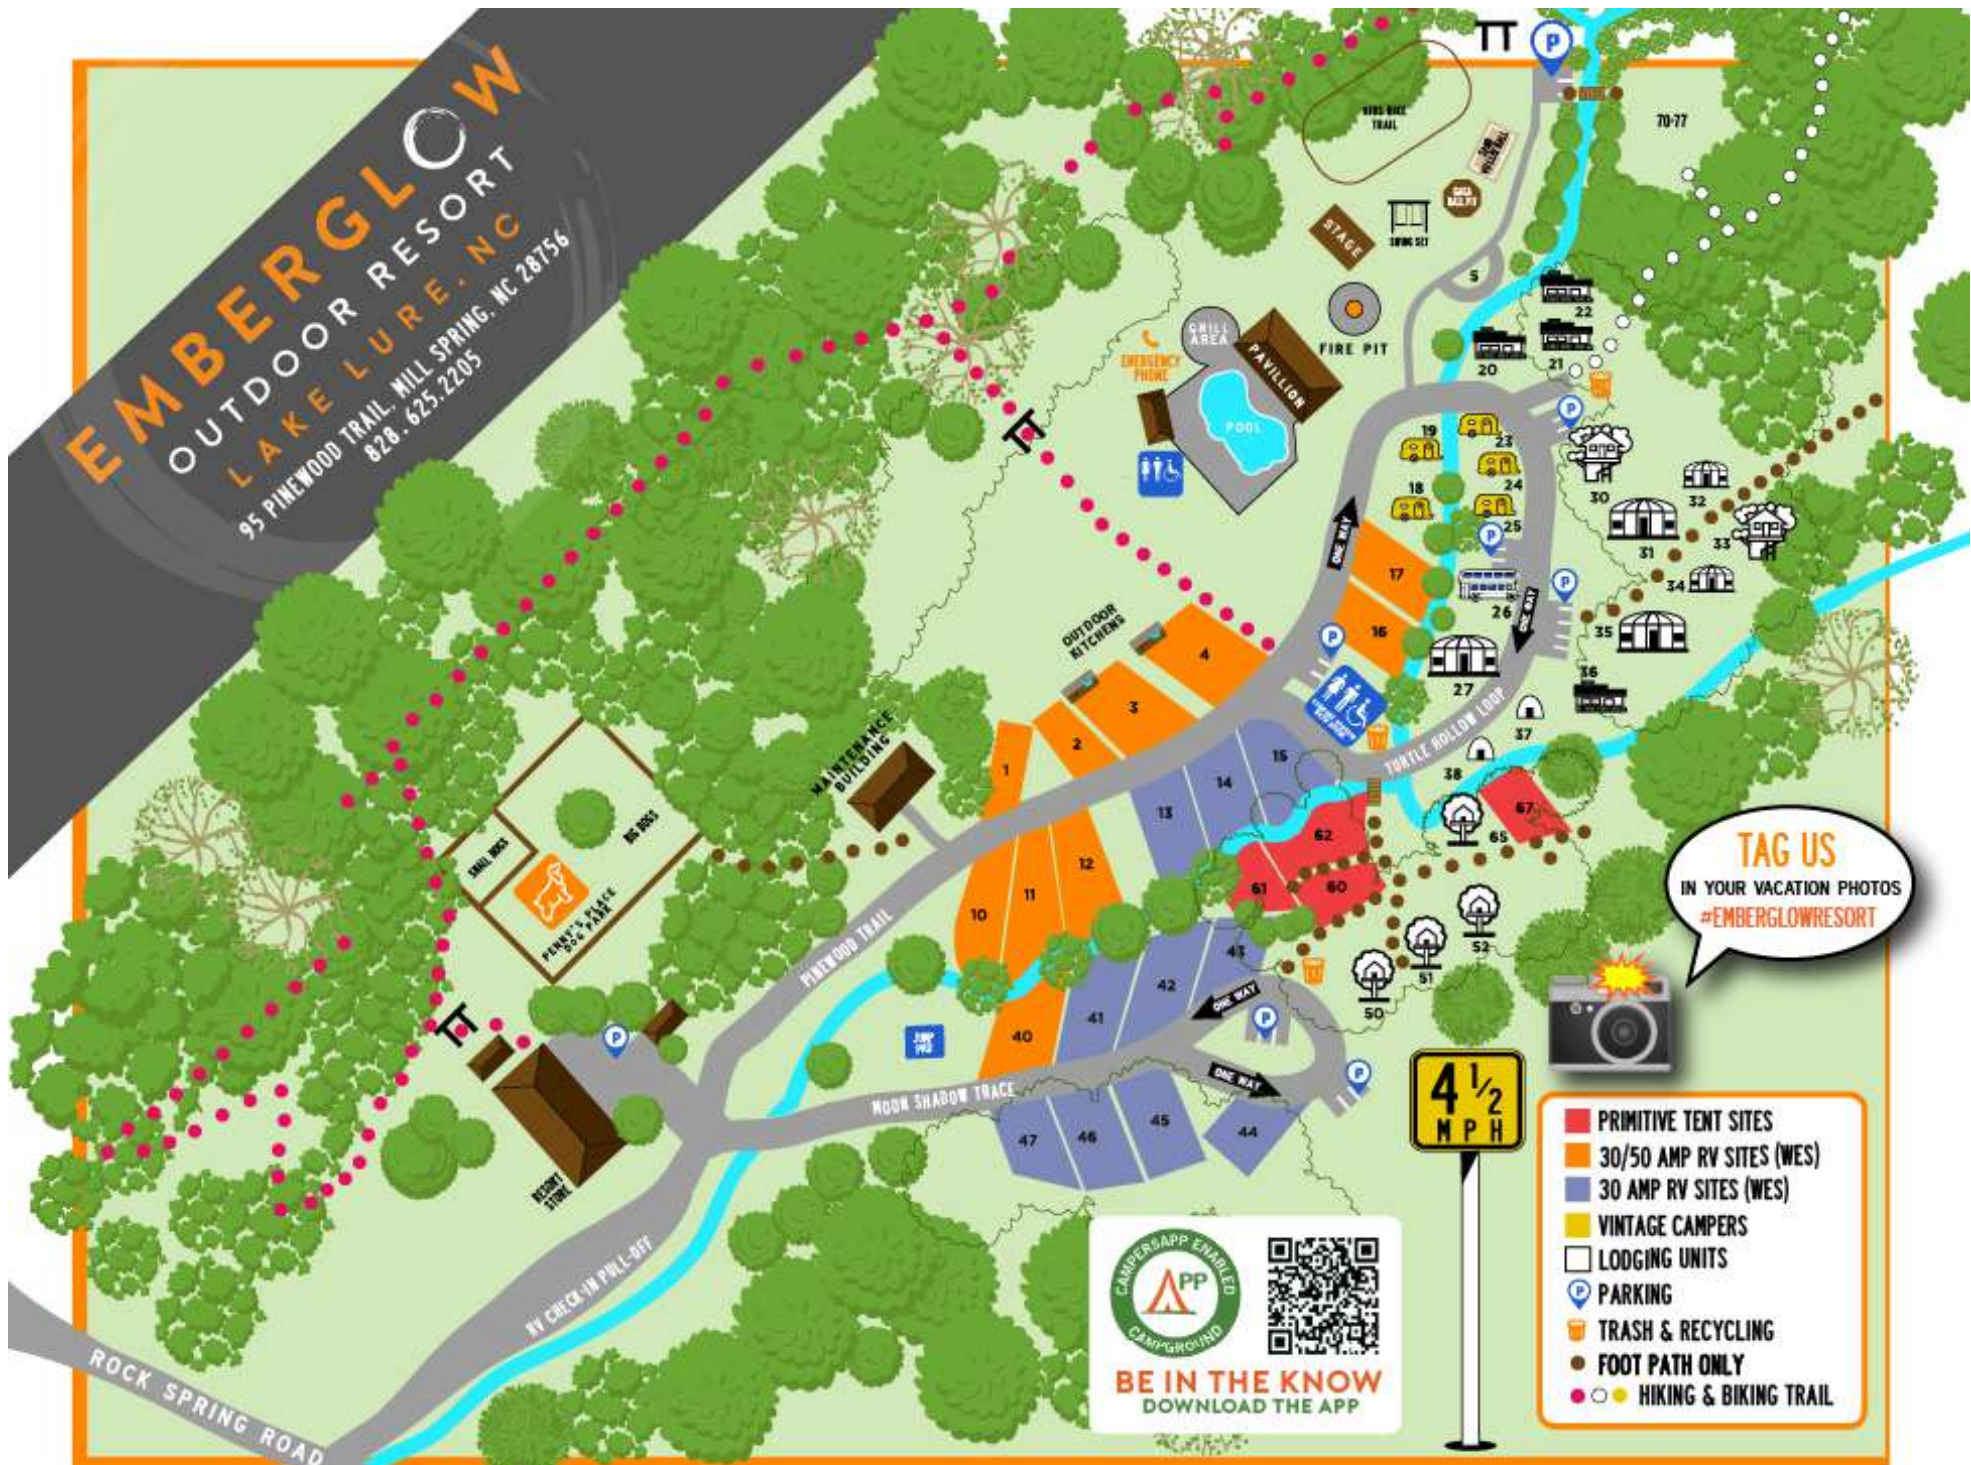

EMBERGLOW OUTDOOR RESORT LAKE LURE, NC

95 PINWOOD TRAIL, MILL SPRING, NC 28756
828.625.2205

TAG US
IN YOUR VACATION PHOTOS
#EMBERGLOWRESORT

- PRIMITIVE TENT SITES
- 30/50 AMP RV SITES (WES)
- 30 AMP RV SITES (WES)
- VINTAGE CAMPERS
- LODGING UNITS
- PARKING
- TRASH & RECYCLING
- FOOT PATH ONLY
- HIKING & BIKING TRAIL

CAMPERSAPP ENABLED
CAMPINGGROUND

BE IN THE KNOW
DOWNLOAD THE APP

PLEASE PARK IN DESIGNATED GRAVEL AREAS ONLY