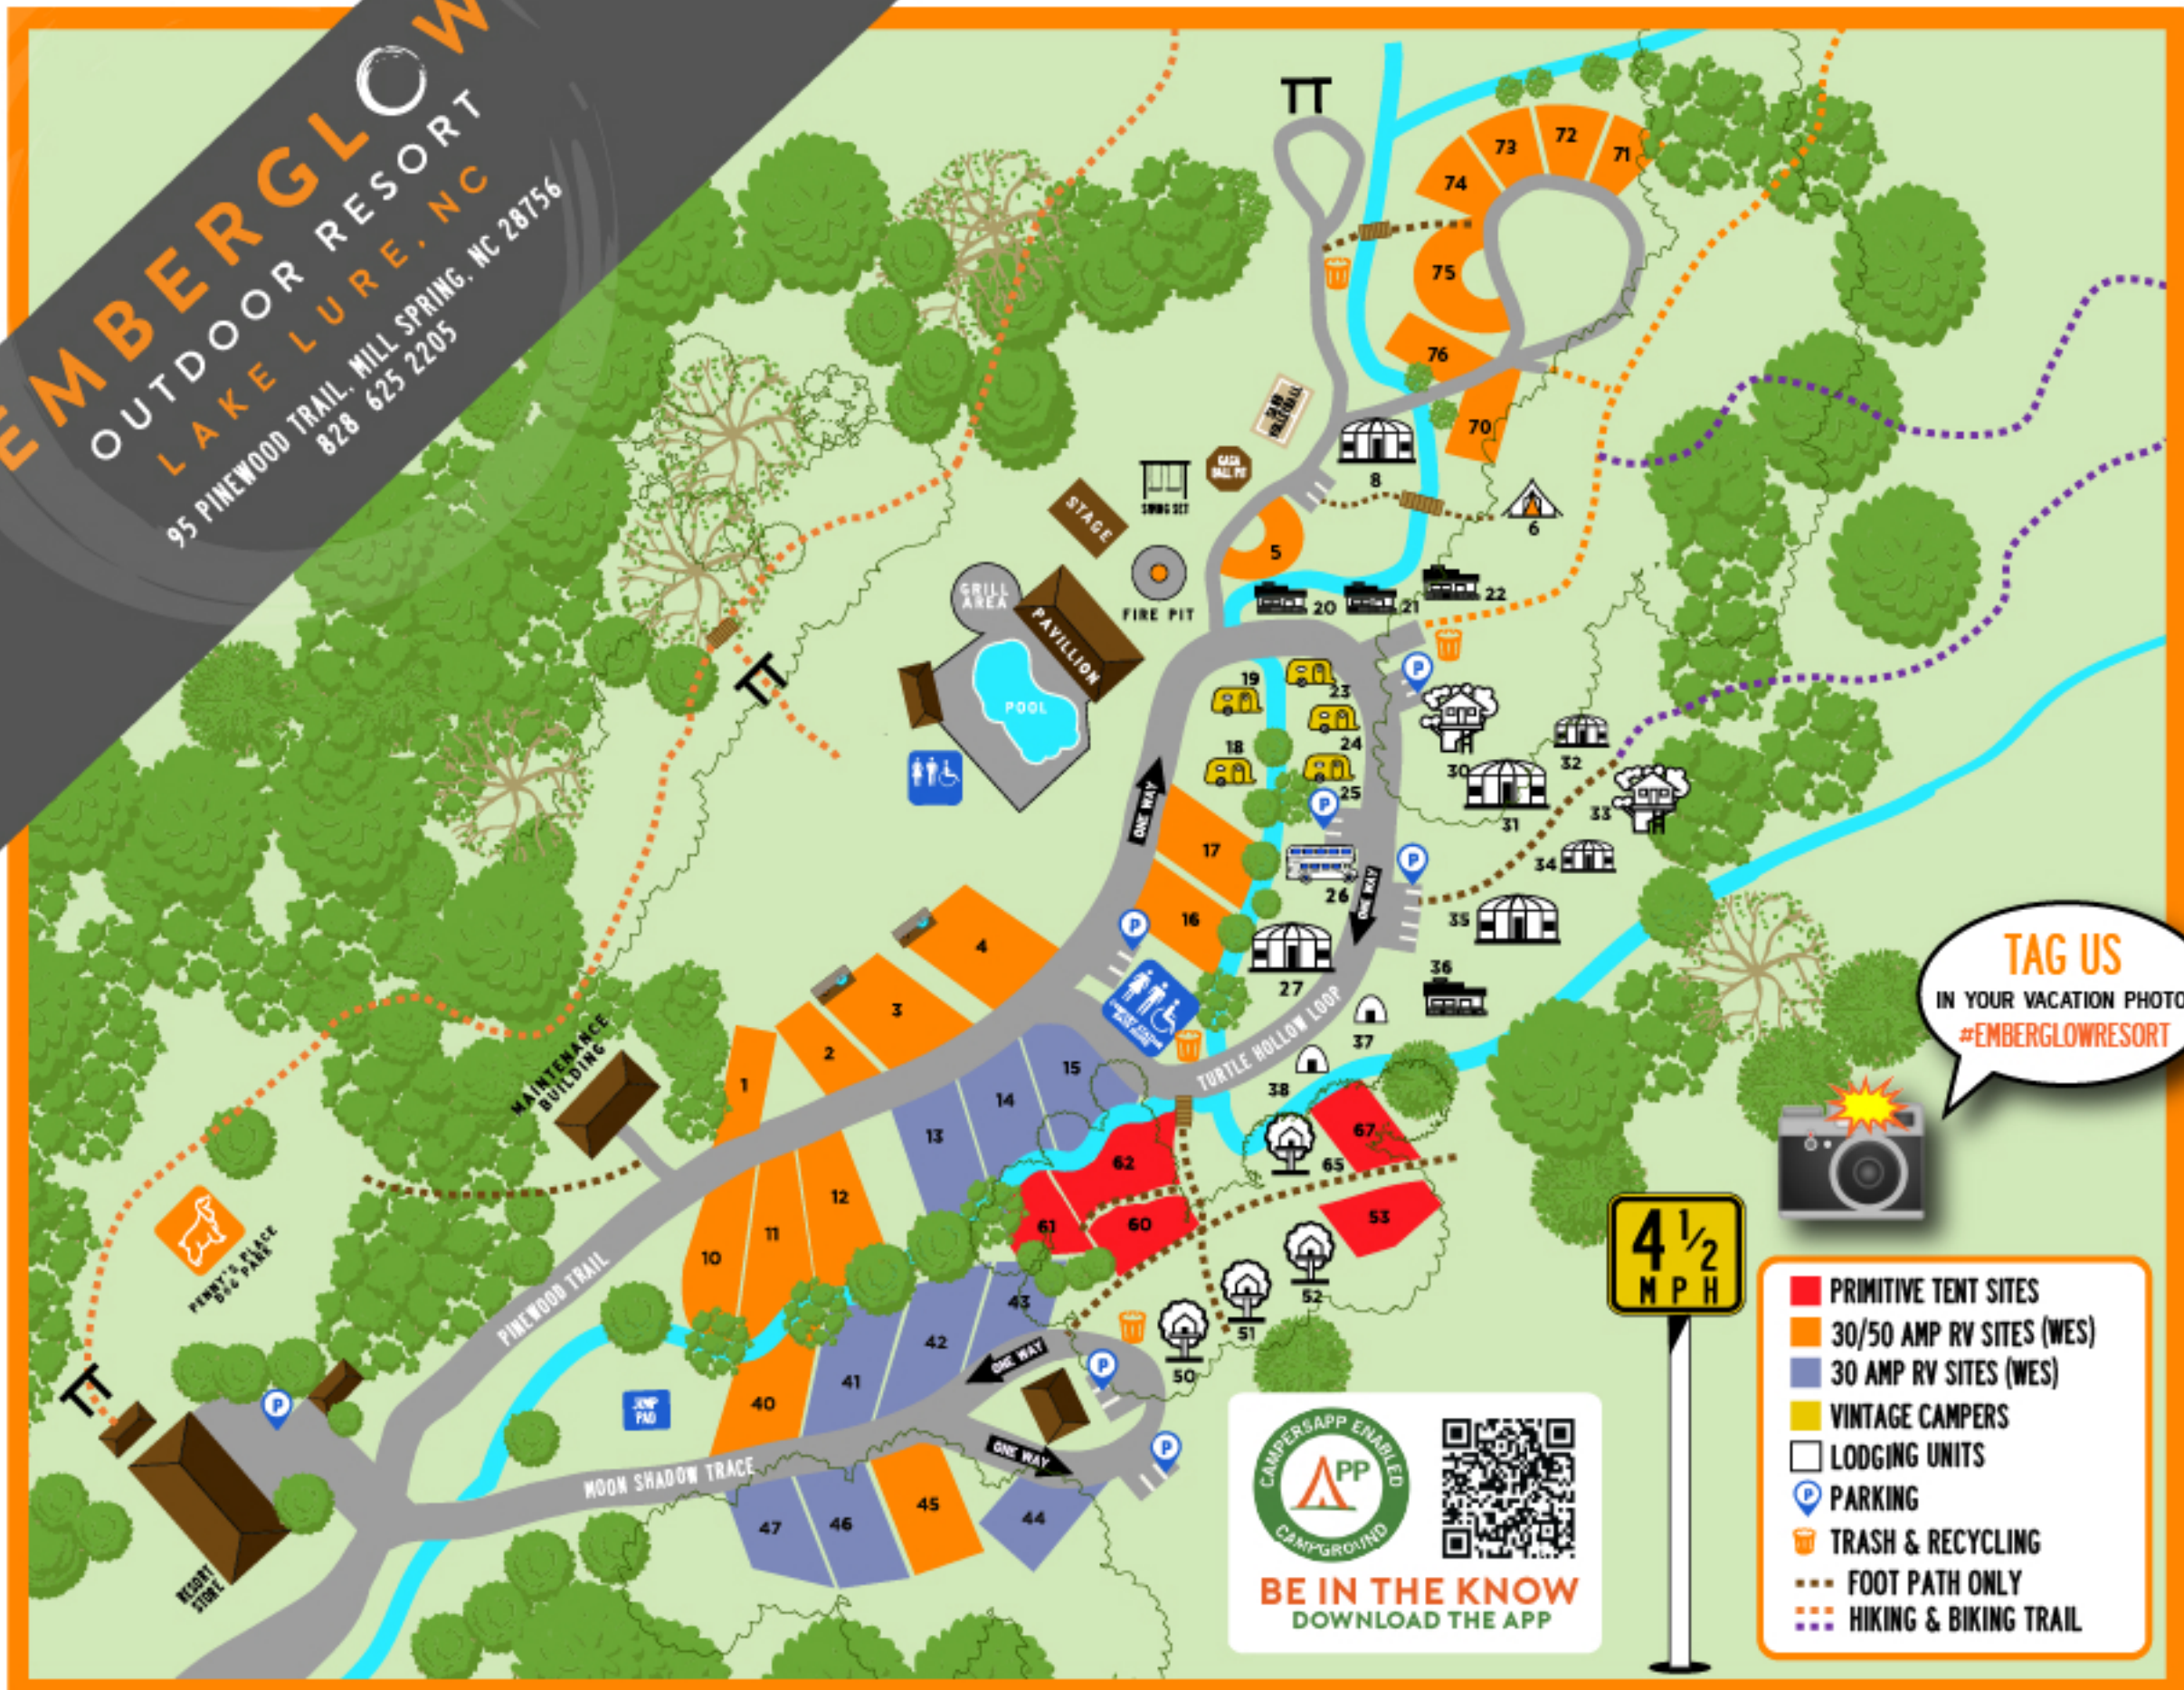

EMBERGLOW
 OUTDOOR RESORT
 LAKE LURE, NC
 95 PINEWOOD TRAIL, MILL SPRING, NC 28756
 828 625 2205

TAG US
 IN YOUR VACATION PHOTOS
 #EMBERGLOWRESORT

- PRIMITIVE TENT SITES
- 30/50 AMP RV SITES (WES)
- 30 AMP RV SITES (WES)
- VINTAGE CAMPERS
- LODGING UNITS
- P PARKING
- ♻️ TRASH & RECYCLING
- FOOT PATH ONLY
- HIKING & BIKING TRAIL

CAMPERSAPP ENABLED

BE IN THE KNOW
 DOWNLOAD THE APP

PLEASE PARK IN DESIGNATED GRAVEL AREAS ONLY